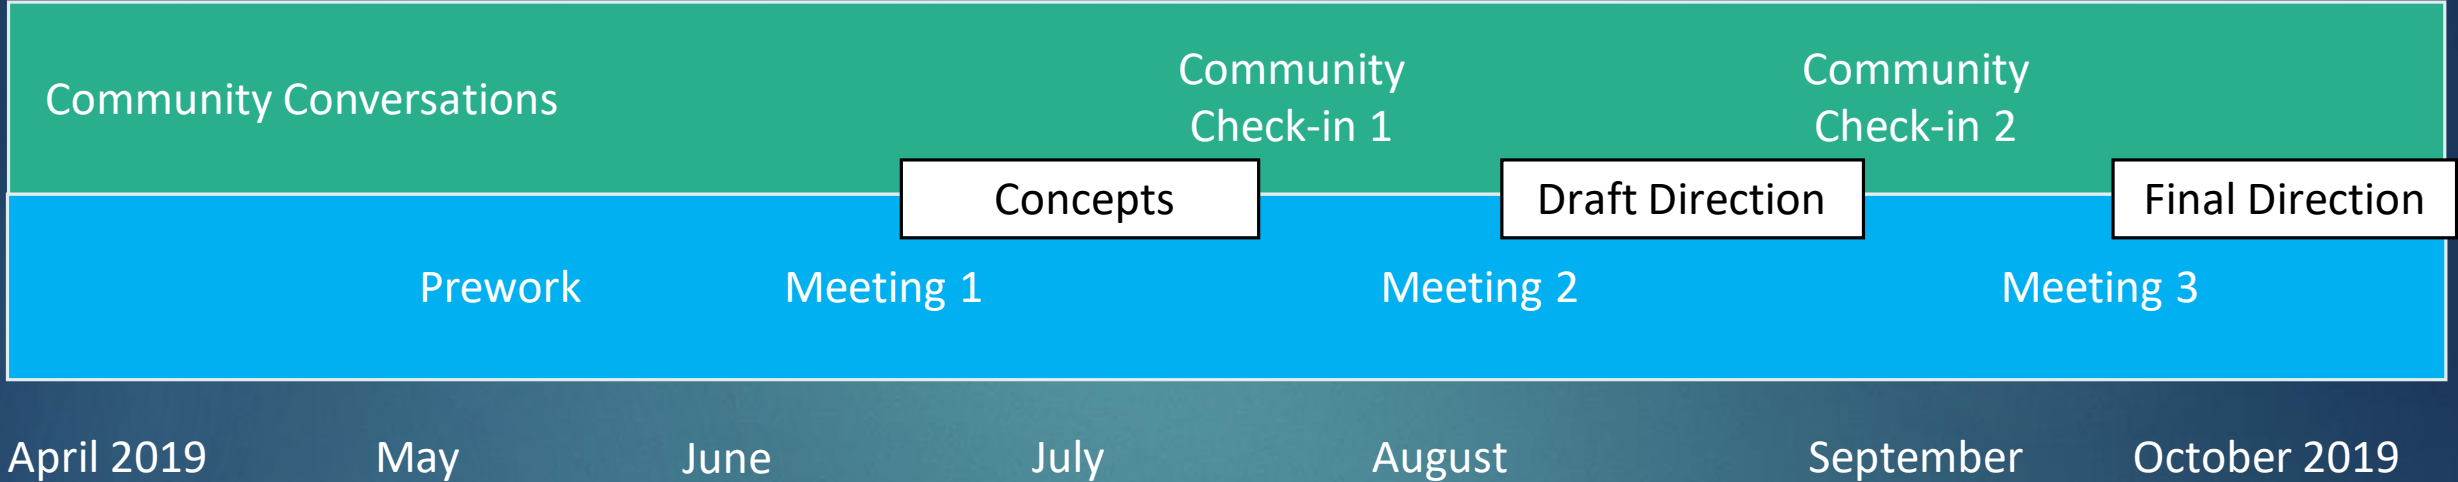

2020-2022 Strategic Direction

BOARD OF TRUSTEES

OCTOBER 23, 2019

Concerns

Safety/security

Affordable housing

Education quality

Lack of resources